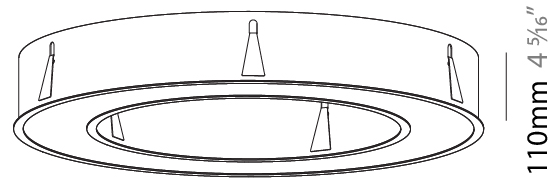

GENERAL

Series: Glorious
 Subseries: Glorious
 Brand: Prolicht
 Division: Architectural
 Mounting Type: Recessed
 Mounting Location: Ceiling
 Subcategory: Ambient

PHYSICAL

Shape: Round
 Diameter (mm): 970
 Diameter (in): 38 ³/₁₆
 Height (mm): 110
 Height (in): 4 ⁵/₁₆
 Min. Recessing Depth (mm): 120
 Min. Recessing Depth (in): 4 ³/₄
 Light Distribution: Direct
 Weight (kg): 11.164
 Weight (lbs): 24.61
 Diffuser: PMMA - Opal or Micro-Prism
 Fixture Finish: SSR / BKV / CWI / CRY / HAB / UFT / ITA / RUA / FTG / MYG / LOD / PUS / FRO / FUP / KIA / POP / BLS / SPG / MEY / GOH / GUM / CHC / COM / ABZ / JAG / OBR / MOS / ROR
 Fixture Material: Aluminum
 Cut-out Measurements: 960mm / 37 13/16" x 640mm / 25 3/16"

PROJECT
TYPE
SPECIFIER
QUANTITY
DATE

110mm 4 ⁵/₁₆"

Ø 628mm 24 ³/₄"

Ø 970mm 38 ³/₁₆ "

960mm x 640mm
37 ¹³/₁₆" x 25 ³/₁₆"

120mm
4 ³/₄"

10 - 15mm
³/₈" - ⁹/₁₆"

A37505-