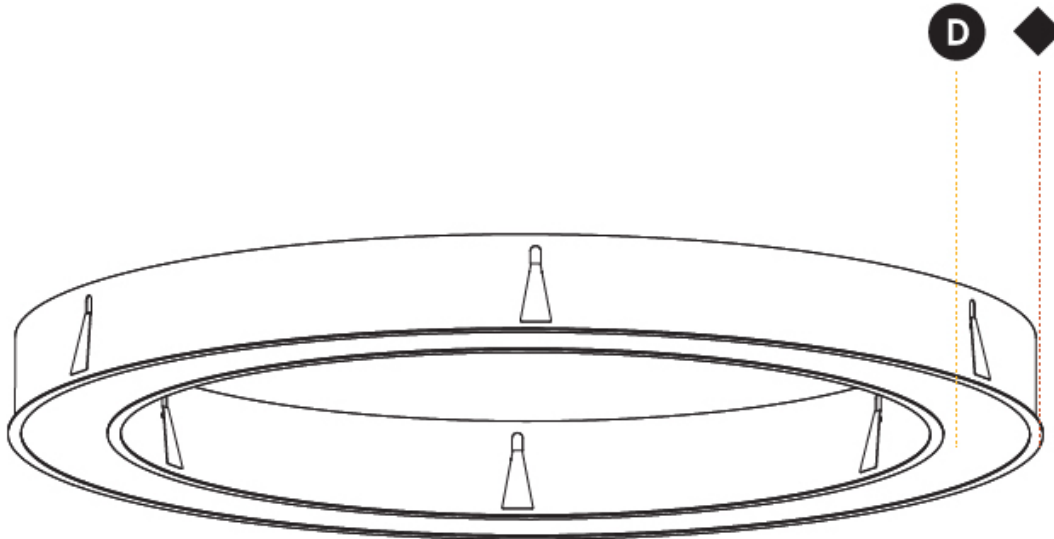

PROJECT
TYPE
SPECIFIER
QUANTITY
DATE

Ø 1228mm 48 3/8"

Ø 1570mm 61 13/16"

1560mm x 1240mm
61 7/16" x 48 13/16"

120mm
4 3/4"

10 - 15mm
3/8" - 9/16"

A37502-

PROJECT	_____
TYPE	_____
SPECIFIER	_____
QUANTITY	_____
DATE	_____

GENERAL

Series: Glorious
 Subseries: Glorious
 Brand: Prolicht
 Division: Architectural
 Mounting Type: Recessed
 Mounting Location: Ceiling
 Subcategory: Ambient

PHYSICAL

Shape: Round
 Diameter (mm): 970
 Diameter (in): 38 ³/₁₆
 Height (mm): 110
 Height (in): 4 ⁵/₁₆
 Min. Recessing Depth (mm): 120
 Min. Recessing Depth (in): 4 ³/₄
 Light Distribution: Direct
 Weight (kg): 11.164
 Weight (lbs): 24.61
 Diffuser: PMMA - Opal or Micro-Prism
 Fixture Finish: SSR / BKV / CWI / CRY / HAB / UFT / ITA / RUA / FTG / MYG / LOD / PUS / FRO / FUP / KIA / POP / BLS / SPG / MEY / GOH / GUM / CHC / COM / ABZ / JAG / OBR / MOS / ROR
 Fixture Material: Aluminum
 Cut-out Measurements: 960mm / 37 13/16" x 640mm / 25 3/16"