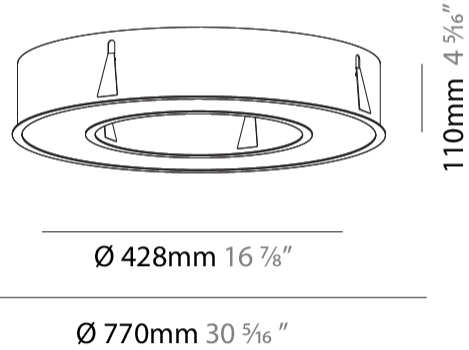

GENERAL

Series: Glorious
Subseries: Glorious
Brand: Prolight
Division: Architectural
Mounting Type: Recessed
Mounting Location: Ceiling
Subcategory: Ambient

PHYSICAL

Shape: Round
Diameter (mm): 770
Diameter (in): 30 5/16
Height (mm): 110
Height (in): 4 5/16
Min. Recessing Depth (mm): 120
Min. Recessing Depth (in): 4 3/4
Light Distribution: Direct
Weight (kg): 9.285
Weight (lbs): 20.47
Diffuser: PMMA - Opal or Micro-Prism
Fixture Finish: SSR / BKV / CWI / CRY / HAB / UFT / ITA / RUA / FTG / MYG / LOD / PUS / FRO / FUP / KIA / POP / BLS / SPG / MEY / GOH / GUM / CHC / COM / ABZ / JAG / OBR / MOS / ROR
Fixture Material: Aluminum
Cut-out Measurements: 760mm / 29 15/16" x 440mm / 17 5/16"

ELECTRICAL

Lamp Type: LED (Zhaga Standard)
Input Wattage (W): 30
Total Output Wattage (W): 24 / 19.2 (3500K)
Dimming: Non-Dimming / Phase Dimming (120Vac only) / 0-10V Dimming
Driver Included: Yes
Driver Location: Integrated
Driver Type: Constant Current - 120 / 277Vac
Driver Class: Class 2
Input Voltage (V): 120 - 277
Constant Current (MA): 350 / 600 (3500K)

LED

Color Temperature (°K): 3000 / 3500 / 4000
Max. Delivered Lumen (lm): 2770 / 2862 / 2920
CRI: >80 CRI
Efficiency (%): 65
Lamp Life (hrs): 50000

OPTICAL

RATINGS AND CERTIFICATIONS

Certified By: Certified for North American Standards
IP rating: IP20

760mm x 440mm
29 15/16" x 17 5/16"

120mm
4 3/4"

10 - 15mm
3/8" - 9/16"